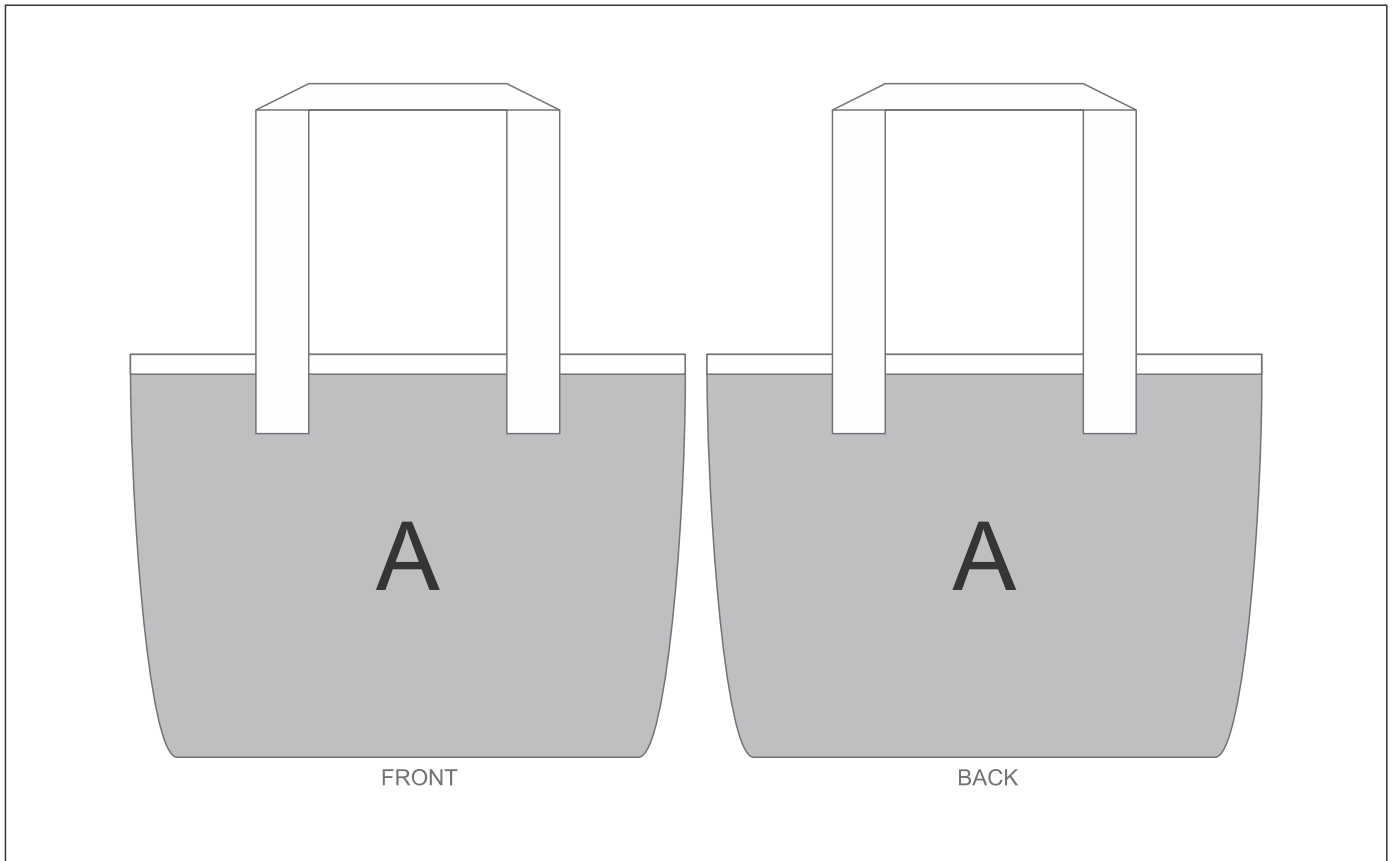

SG-HP-110-G

PPS Hoppla Boulders Neoprene Beach Bag -

Need to know:

- Includes 1-Position Sublimation (setup fees apply)
- **Please Note: We cannot guarantee 100% logo Alignment on all Brandable Panels.**
- **NB: Please note that Neoprene material is not conducive to having predominantly white back grounds due to the print transferring nature of the fabric and process used to complete the print. We always advise to have a background colour within the design as this mitigates the chances of material blemishes and ghosting of print.**

Branding Options:

Position A

1. Custom Sublimation A (CPSUB-A)
Full Colour
Size: 1406mm wide x 555mm high